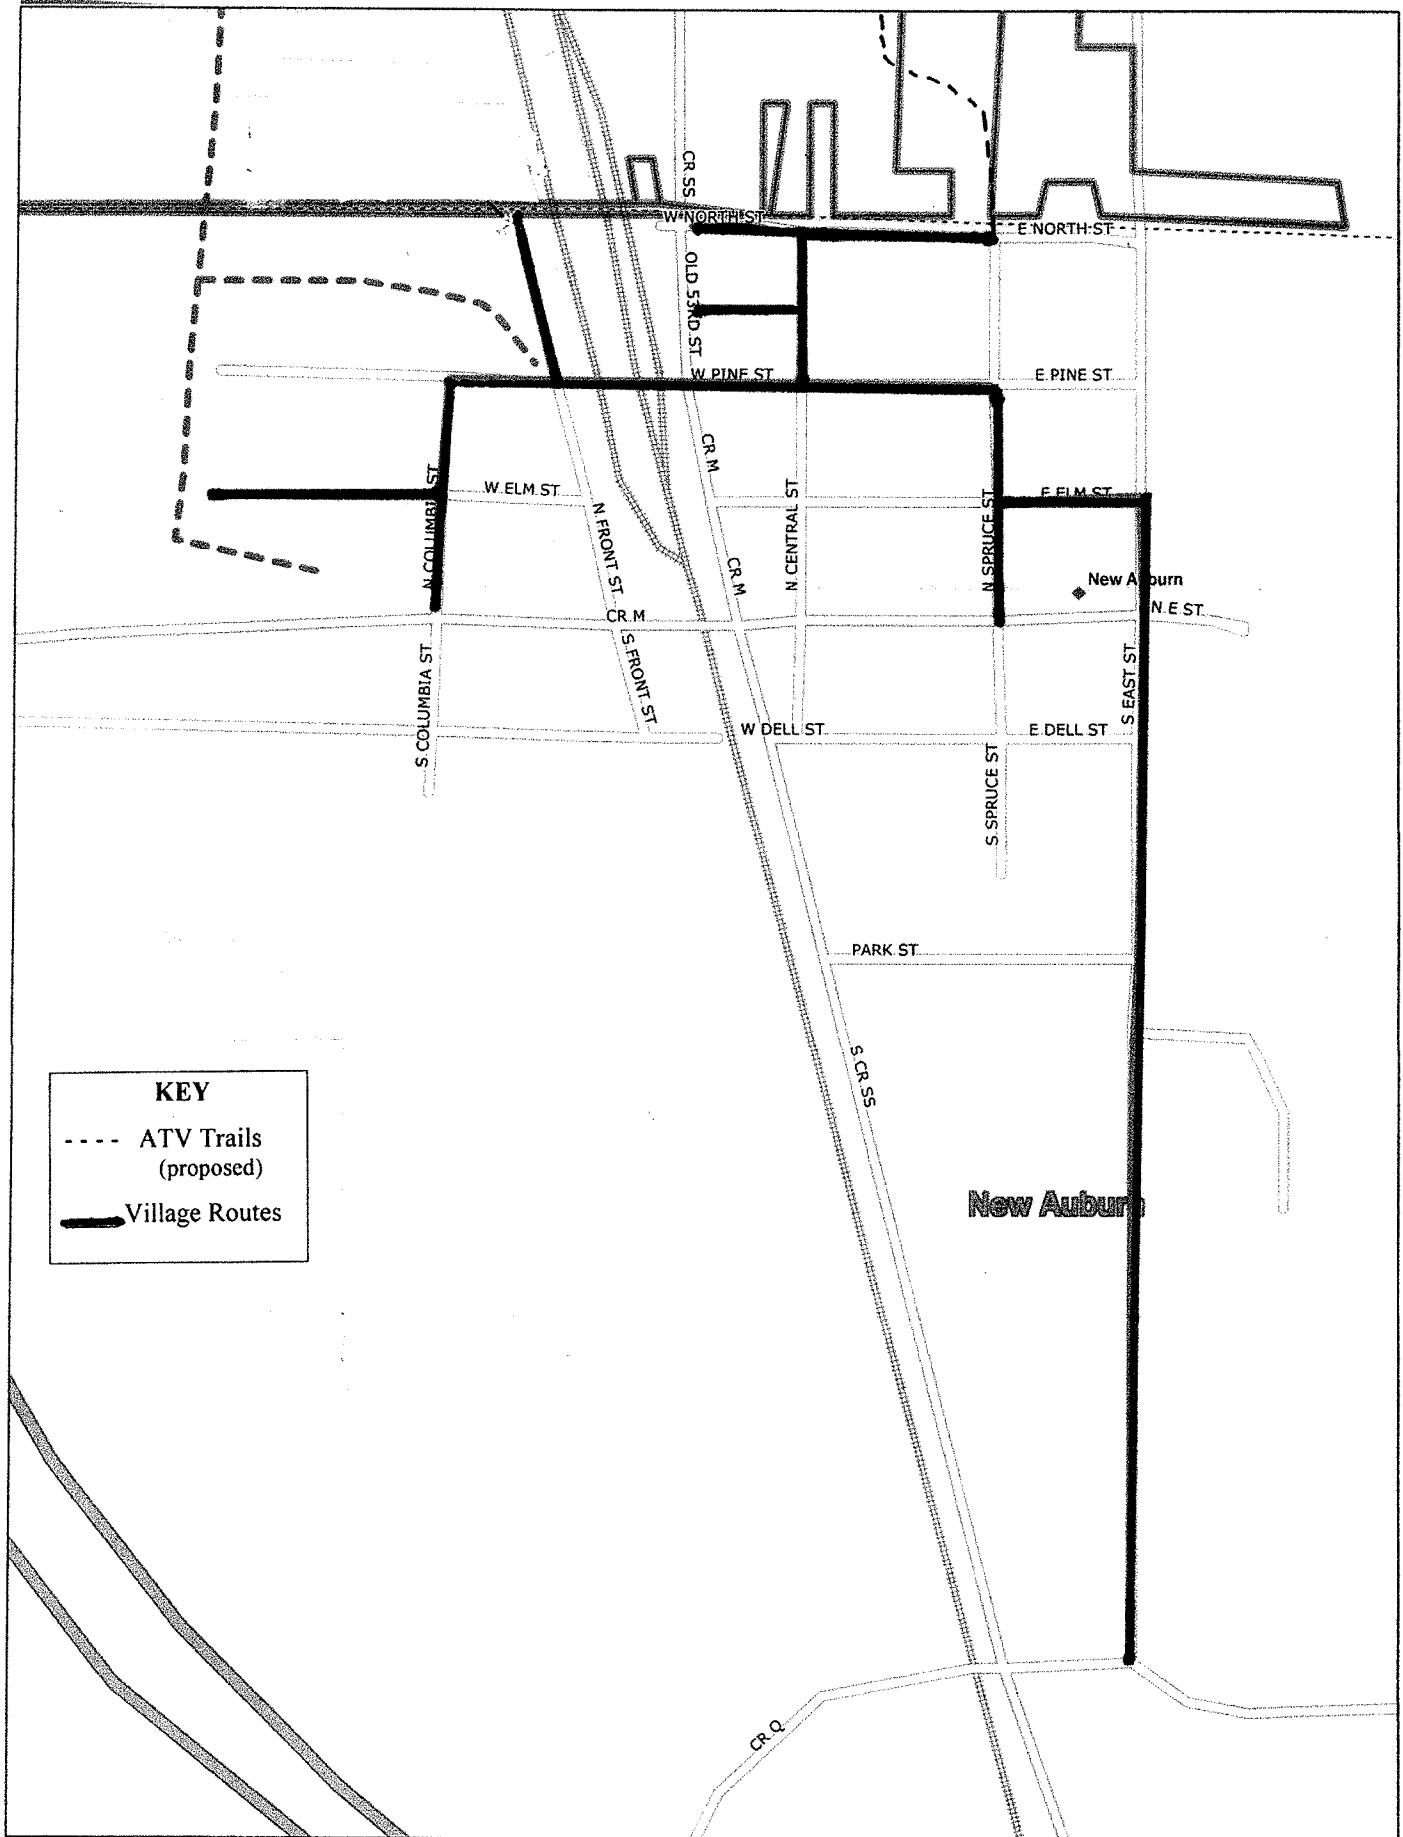

**APPENDIX T**

**VILLAGE OF NEW AUBURN**

**DESIGNATED ATV AND UTV ROUTE**

**Adopted June 2014**  
**Amendment December 2014**

# DESIGNATED ATV AND UTV ROUTES

TN  
MN (1.2"W)